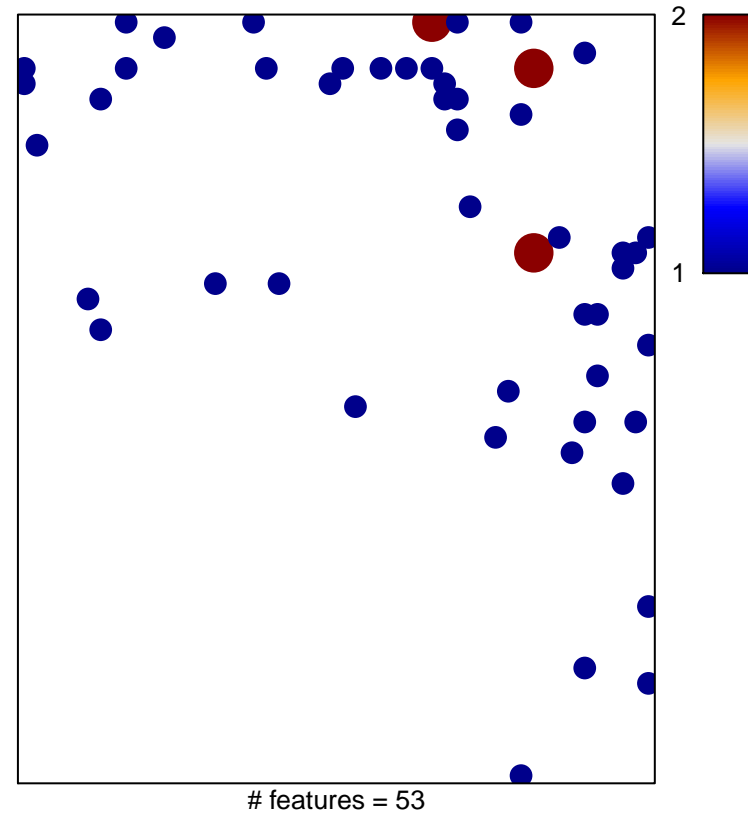

REACTOME_DEADENYLATION_DEPENDENT_MRNA_DECAY

REACTOME_DEADENYLATION_DEPENDENT_MRNA_DECAY

■ on
■ -
□ off

REACTOME_DEADENYLATION_DEPENDENT_MRNA_DECAY