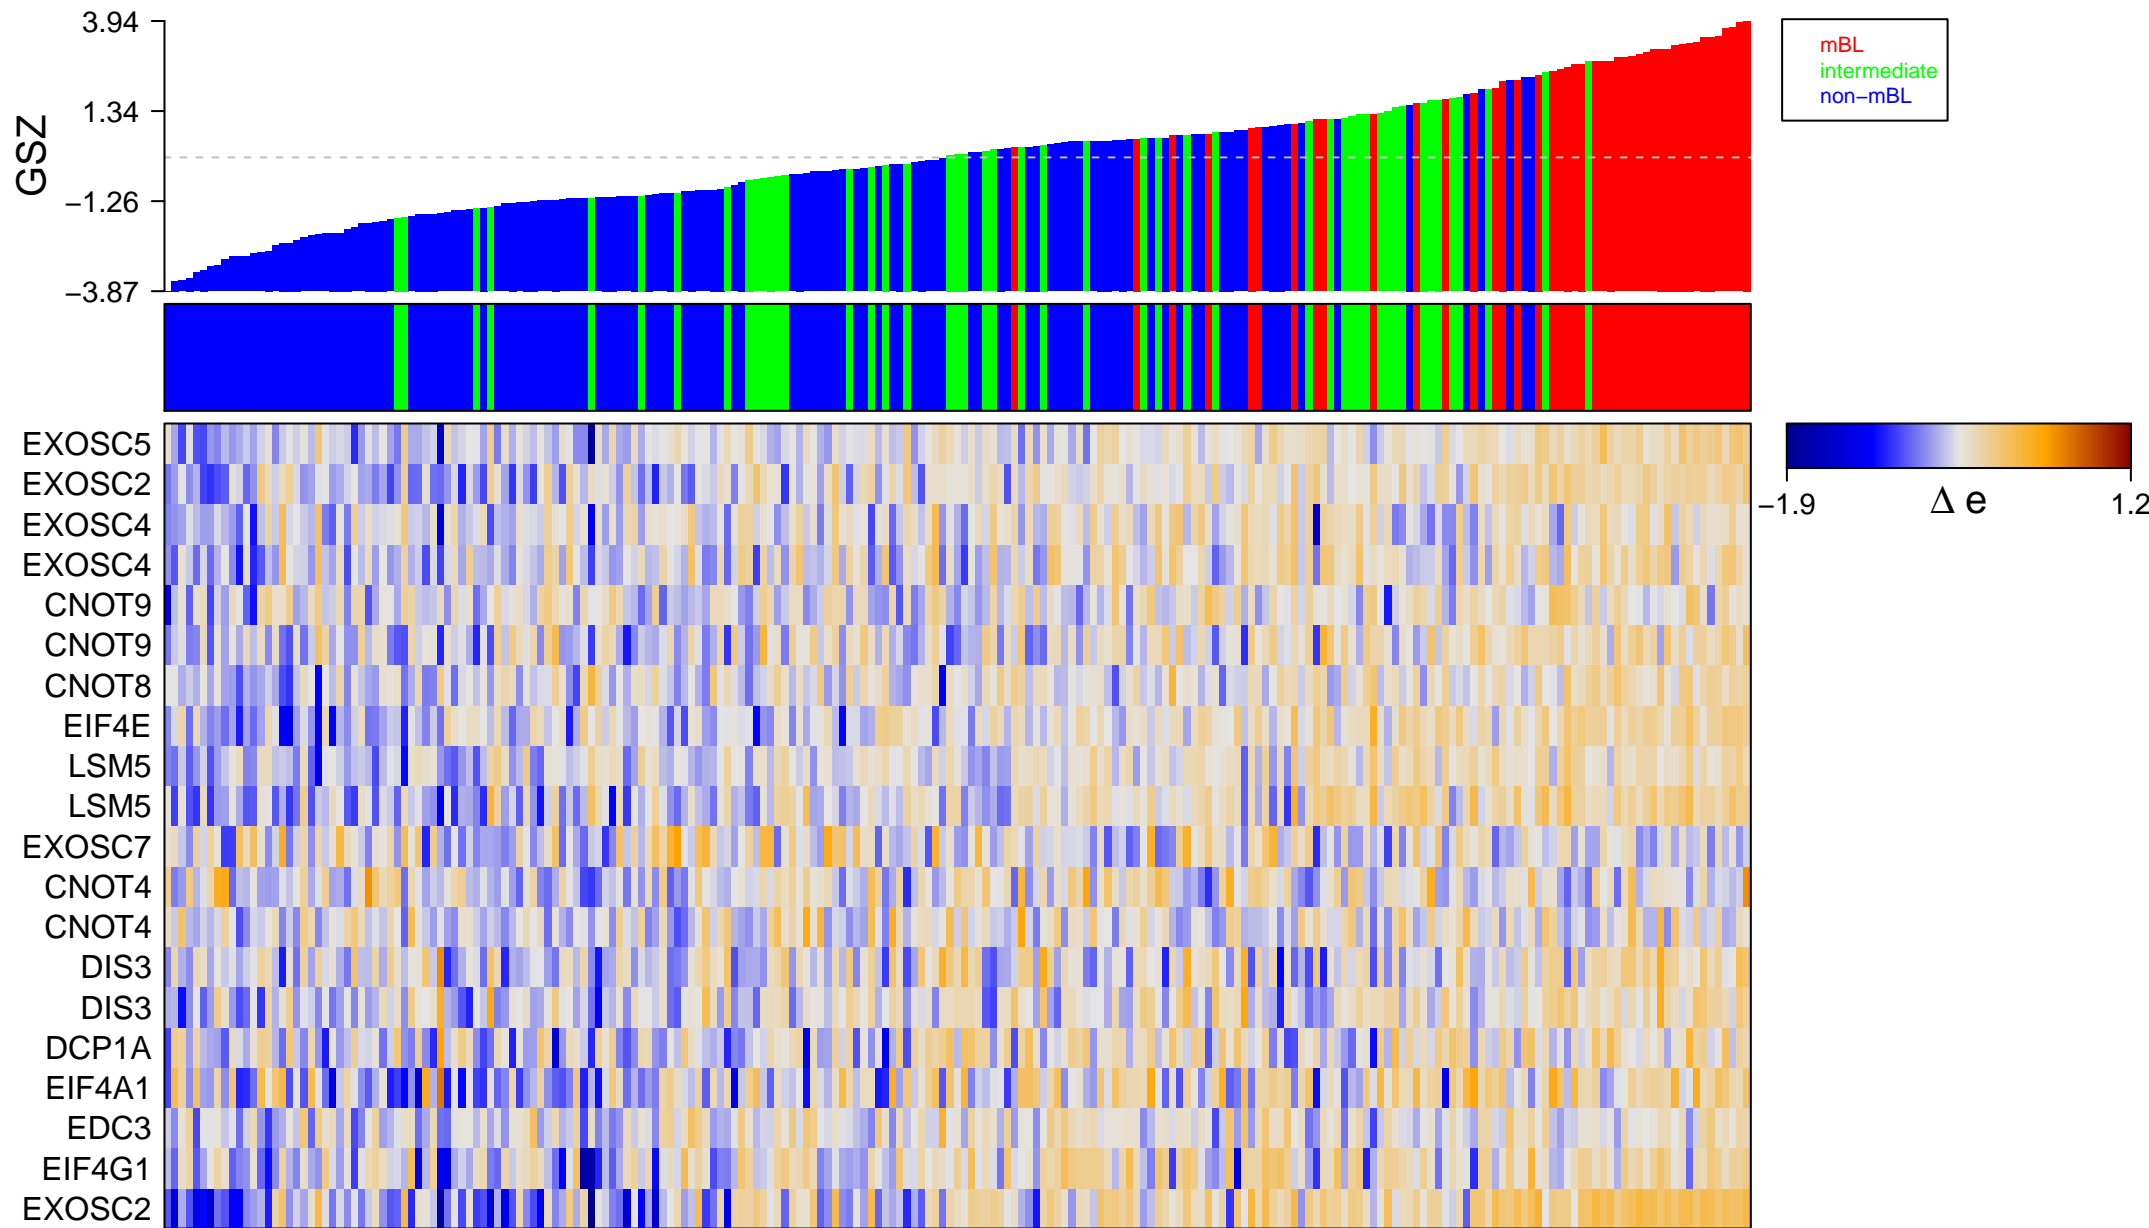

REACTOME_DEADENYLATION_DEPENDENT_MRNA_DECAY

REACTOME_DEADENYLATION_DEPENDENT_MRNA_DECAY

■ on
■ -
□ off

REACTOME_DEADENYLATION_DEPENDENT_MRNA_DECAY