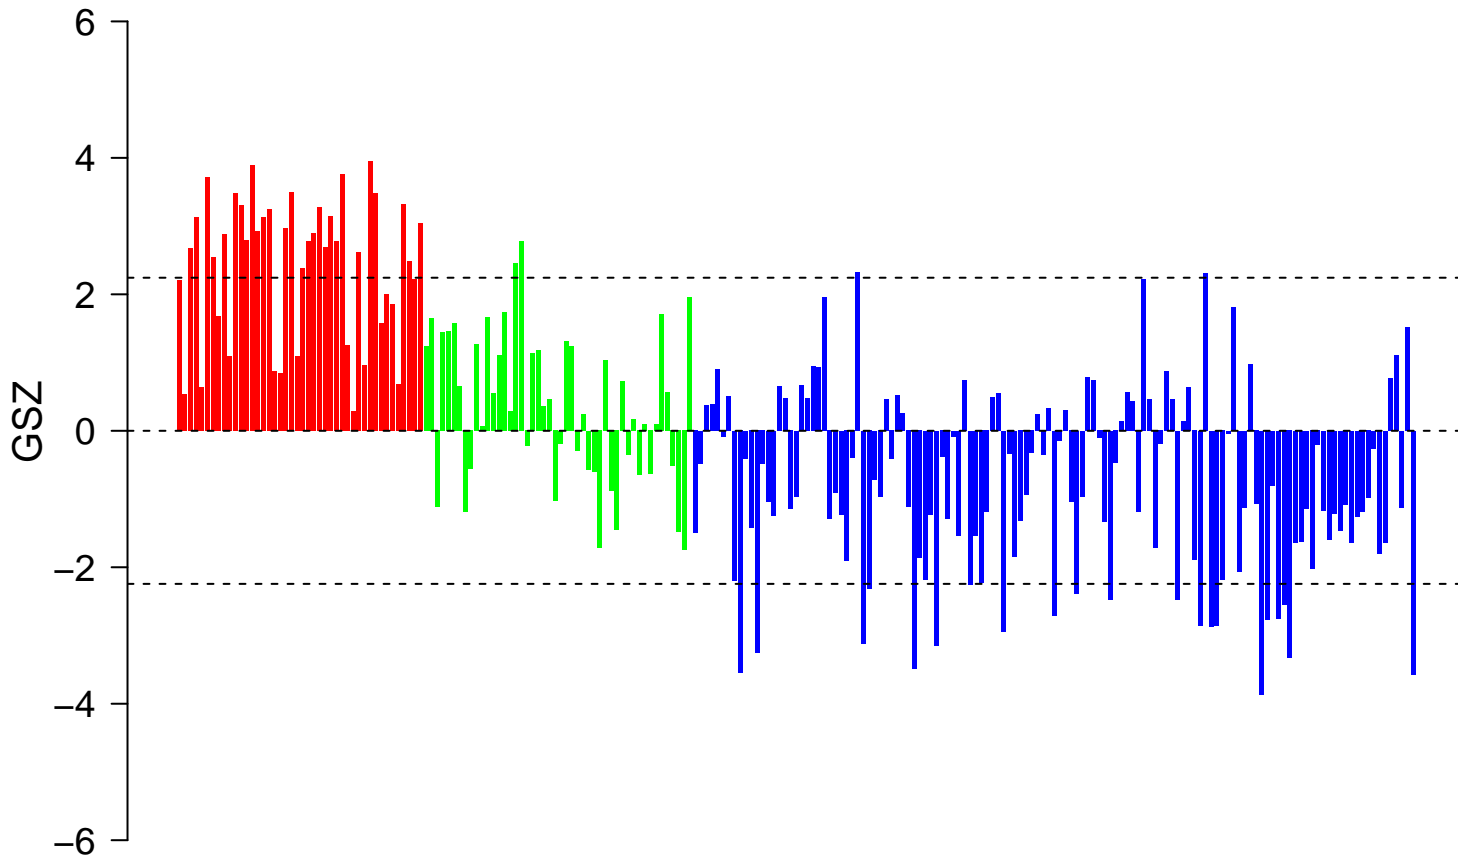

REACTOME_DEADENYLATION_DEPENDENT_MRNA_DECAY

REACTOME_DEADENYLATION_DEPENDENT_MRNA_DECAY

■ on
■ -
□ off

REACTOME_DEADENYLATION_DEPENDENT_MRNA_DECAY